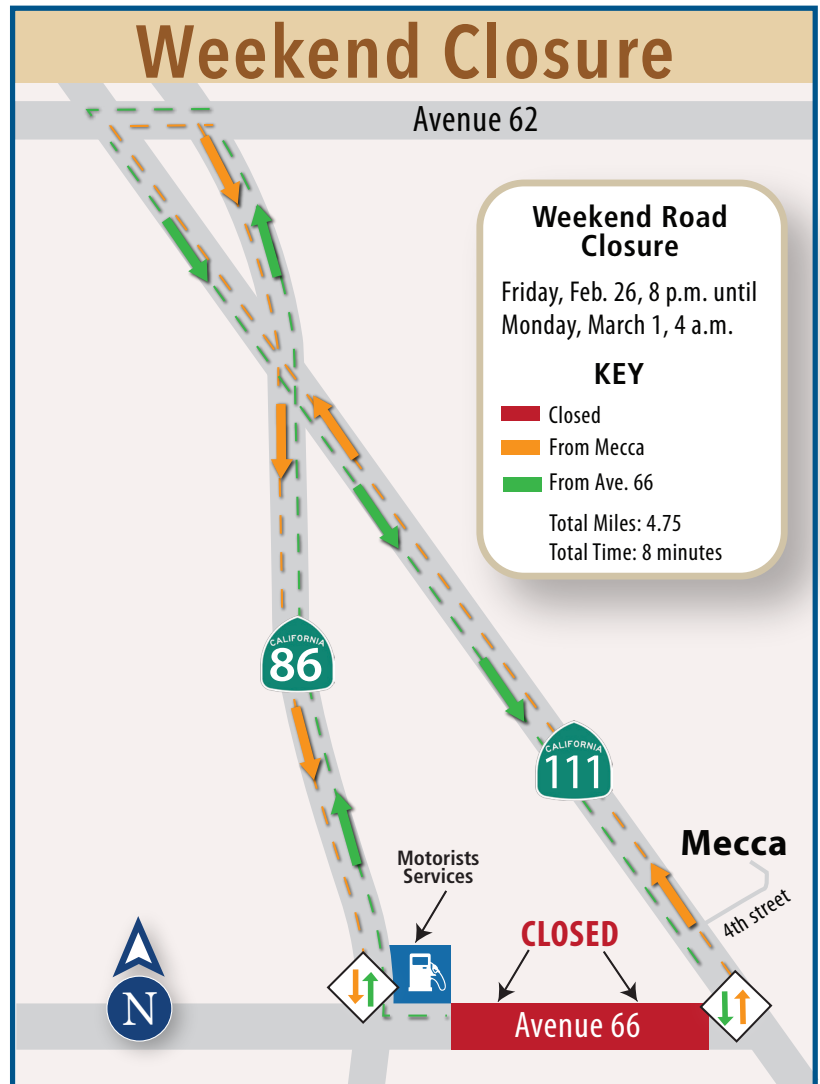

WEEKEND ROAD CLOSURE

Avenue 66 between Highway 86 and 111

Friday night until Monday morning

Closure times: Friday, Feb. 26 at 8 p.m. until Monday, March 1 at 4 a.m.

- Avenue 66 will be closed in both directions from Highway 111 to the gas station entrance near Highway 86.
- No vehicles, pedestrians or cyclists will be allowed during the entire weekend.
- All driveways to the motorist services center will be open.
- The Sunline bus stop at Avenue 66 and Highway 86 will be temporarily closed.
- Please follow the posted detour.
- The closure is necessary to safely complete road improvements on Avenue 66.

Sign-up to receive English/Spanish email or text updates at Ave66project.com

877.283.0066 | #Ave66